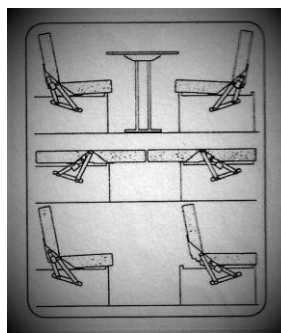

FIAMMA ALUMINIUM STABILIZERS

To hold up to 1000kg
With angled holding plate
\$16.50 each OR
\$55.00 set of 4

PLASTIC STEP

410 x 270 x 220mm high
Colour: Green & Grey
Capacity: 150kg
\$11.00 each

PLASTIC STEP (LARGE)

450 x 350 x 250mm high
Colour: Green
Capacity: 200kg
\$22.00 each

BED/SEAT MECHANISM

Pair of left & right hand mechanisms to convert bed to seat
\$158.00 pair

DOOR MAT

12 individual pieces, easy to connect to any shape, each 400mm long x 73mm wide
\$22.00 each