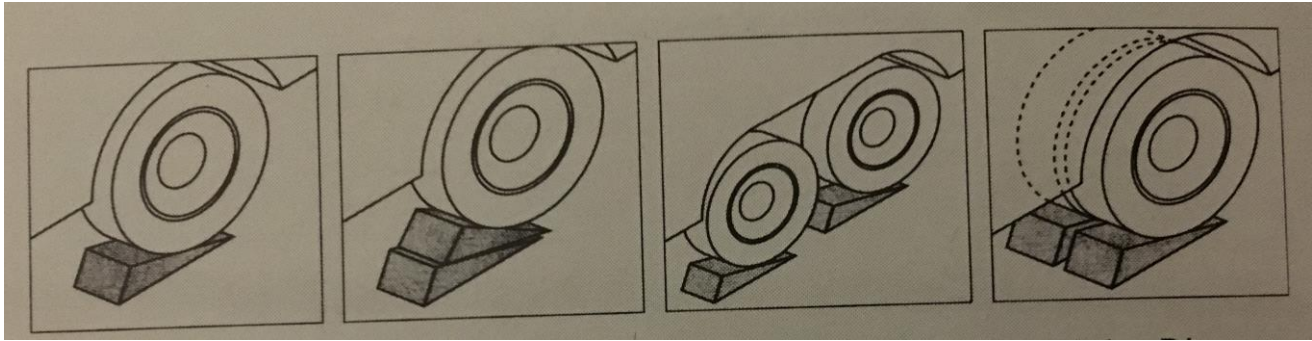

STOCKTAKE SALE

(while stocks last)

LEVELLERS (SMALL)

460 x 170 x 80mm
Capacity: 4000kg
\$22.00 pair

LEVELLERS (MEDIUM)

500 x 200 x 100mm
Capacity: 4000kg
\$33.00 pair

LEVELLERS (LARGE)

535 x 160 x 120mm
3 levels
Capacity: 5000kg
\$44.00 pair

FIAMMA ALUMINIUM STABILIZERS

To hold up to 1000kg
With angled holding plate
\$16.50 each OR
\$55.00 set of 4

PLASTIC STEP

410 x 270 x 220mm high
Colour: Green & Grey
Capacity: 150kg
\$11.00 each

PLASTIC STEP (LARGE)

450 x 350 x 250mm high
Colour: Green
Capacity: 200kg
\$22.00 each

BED/SEAT MECHANISM

Pair of left & right hand mechanisms to convert bed to seat
\$158.00 pair

DOOR MAT

12 individual pieces, easy to connect to any shape, each 400mm long x 73mm wide
\$22.00 each